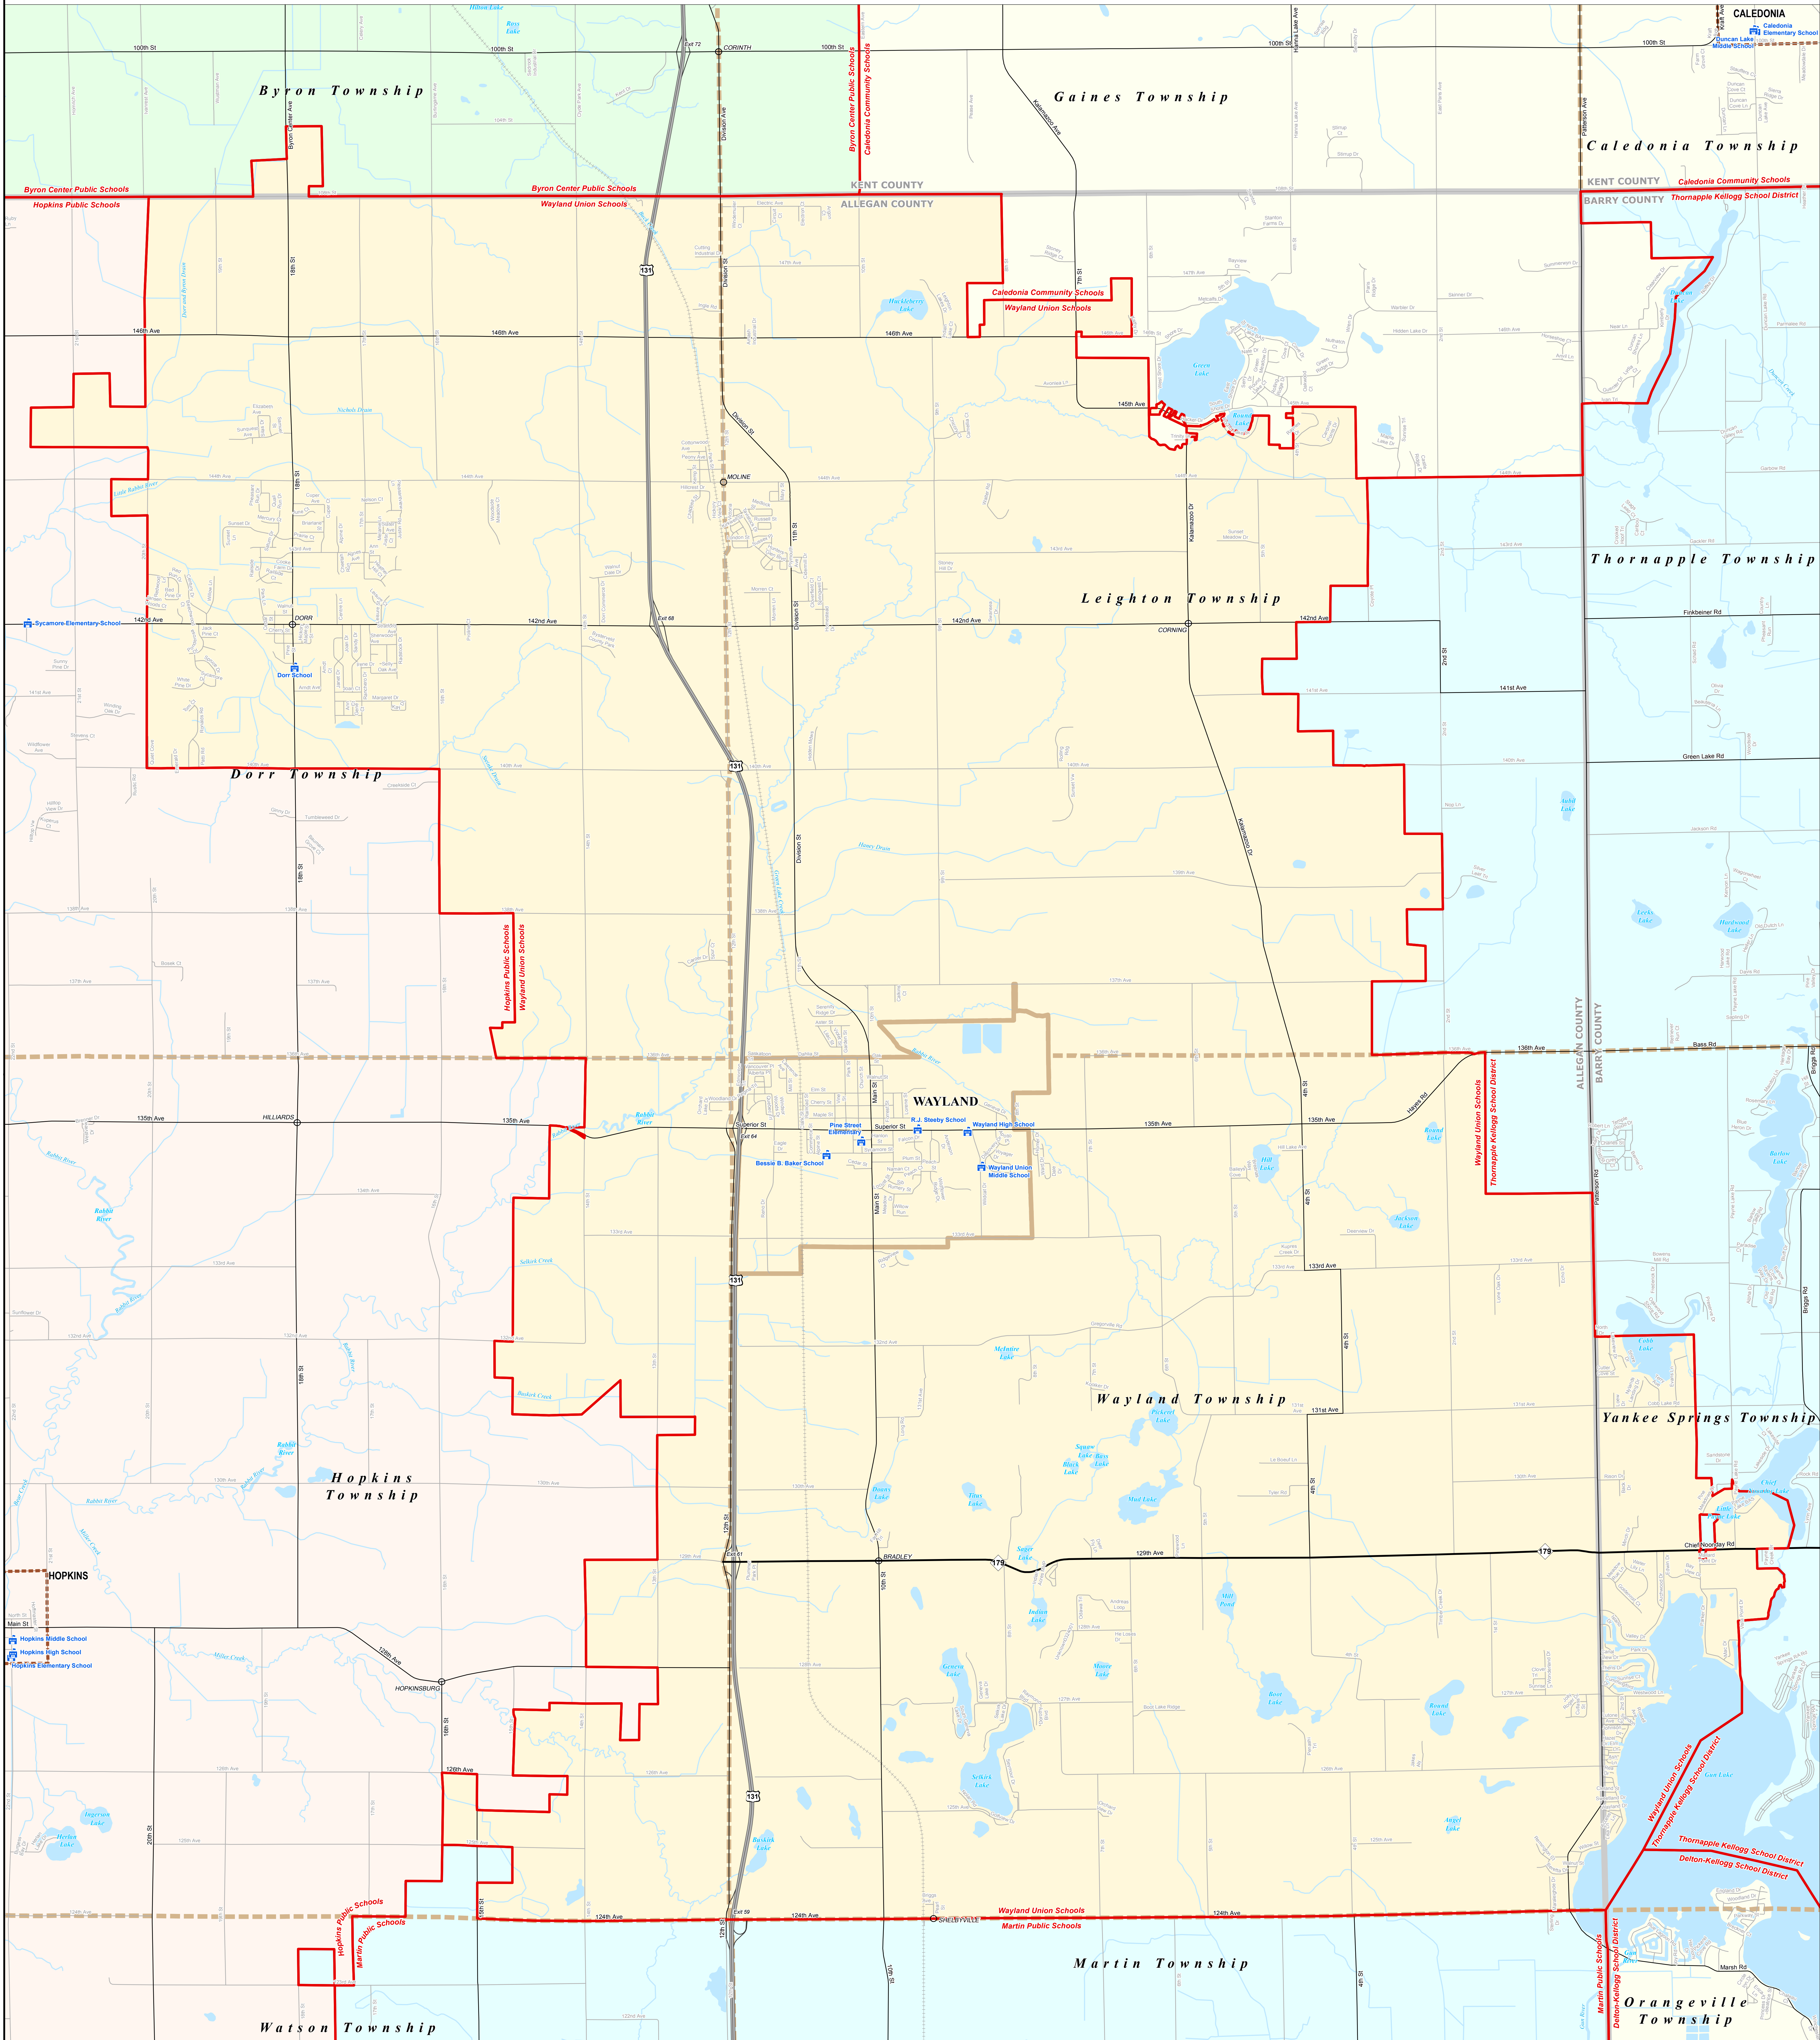

WAYLAND UNION SCHOOLS

Allegan Area Educational Service Agency

0 0.25 0.5 1 Miles

*Note: Non K-12 School Districts identified with Asterisk (*) in Name

11/14/13

- School District - County - City - Township - Village - Census Designated Place	Legend - School - Freeway - Highway - Primary Road - Local Road - Railroad - Water Feature - River, Stream, or Drain

Source: Michigan Geographic Framework, v13a